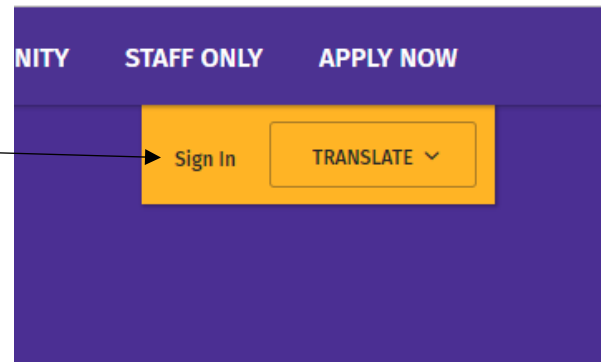

Logging into the Website for Account Verification

Go to willisd.org

Click 'Sign-in' in the upper right-hand corner.

Enter your Willis ISD log-in information that you use to log into your computer with

first initial last name

district password

click sign-in

Enter your user name and password to sign in.

You can use this site without being registered or signing in, but registered users who sign in may have access to additional features and information. Please remember that your password is case-sensitive.