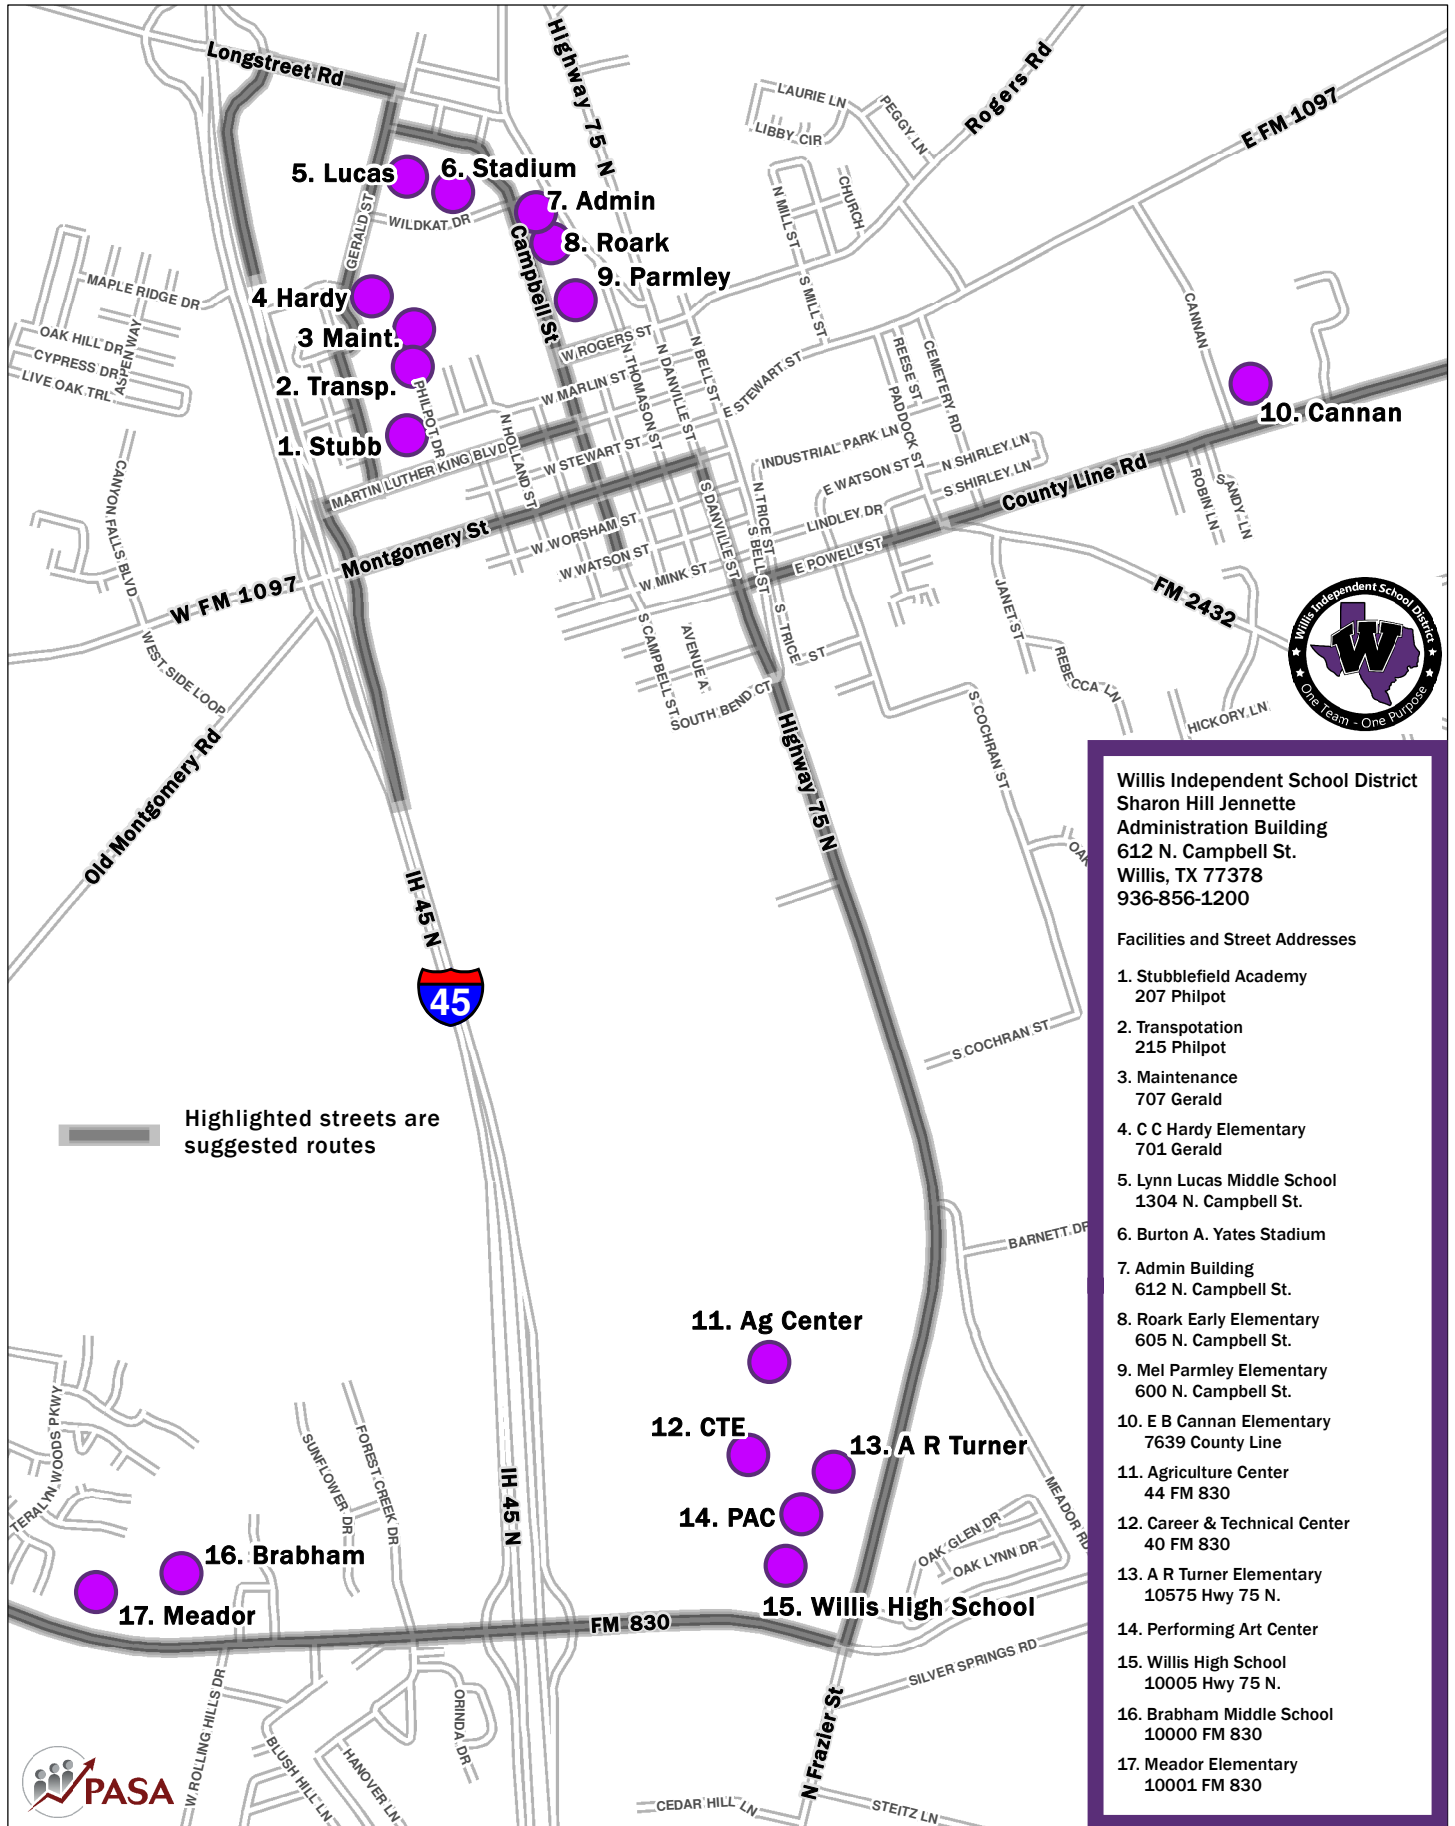

Facilities Site Map

Willis I.S.D.

Highlighted streets are suggested routes

Willis Independent School District
 Sharon Hill Jennette
 Administration Building
 612 N. Campbell St.
 Willis, TX 77378
 936-856-1200

Facilities and Street Addresses

1. Stubblefield Academy
207 Philpot
2. Transpotation
215 Philpot
3. Maintenance
707 Gerald
4. C C Hardy Elementary
701 Gerald
5. Lynn Lucas Middle School
1304 N. Campbell St.
6. Burton A. Yates Stadium
7. Admin Building
612 N. Campbell St.
8. Roark Early Elementary
605 N. Campbell St.
9. Mel Parmley Elementary
600 N. Campbell St.
10. E B Cannan Elementary
7639 County Line
11. Agriculture Center
44 FM 830
12. Career & Technical Center
40 FM 830
13. A R Turner Elementary
10575 Hwy 75 N.
14. Performing Art Center
15. Willis High School
10005 Hwy 75 N.
16. Brabham Middle School
10000 FM 830
17. Meador Elementary
10001 FM 830